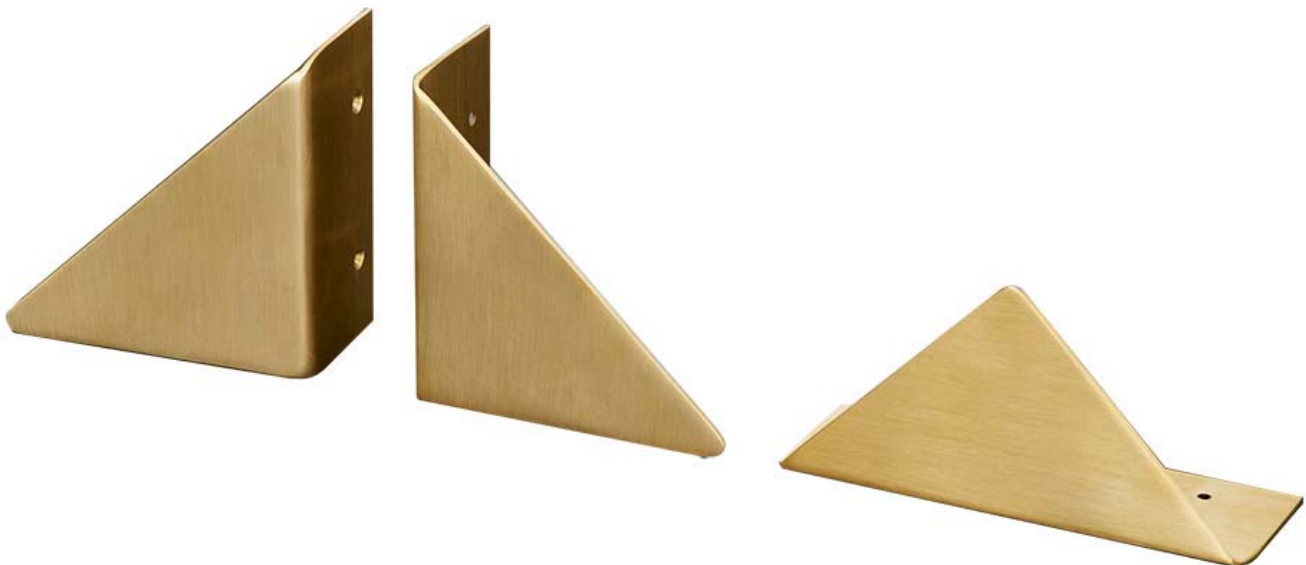

GRT04

GRT Architects is a New York practice which brings its interest in history to its approach to design. This kitchen cabinet pull, available in either a single or double piece, is simple yet echoes the sharp folds of origami.

E sales@ize.info
T 0044 207 384 3302
I @ize_door_handles
<https://www.ize.info>

Back plate of the one piece drawer pull : 108mm x 38mm
Projection of the one piece drawer pull : 54mm
Back plate of the two piece cabinet pull : 76mm x 38mm
Projection of the two piece cabinet pull : 76mm

GRT03

Back plate of the two piece cabinet pull 76mm x 38mm
Projection of the two piece cabinet pull 76mm

GRT04

Back plate of the one piece drawer pull 108mm x 38mm
Projection of the one piece drawer pull 54mm